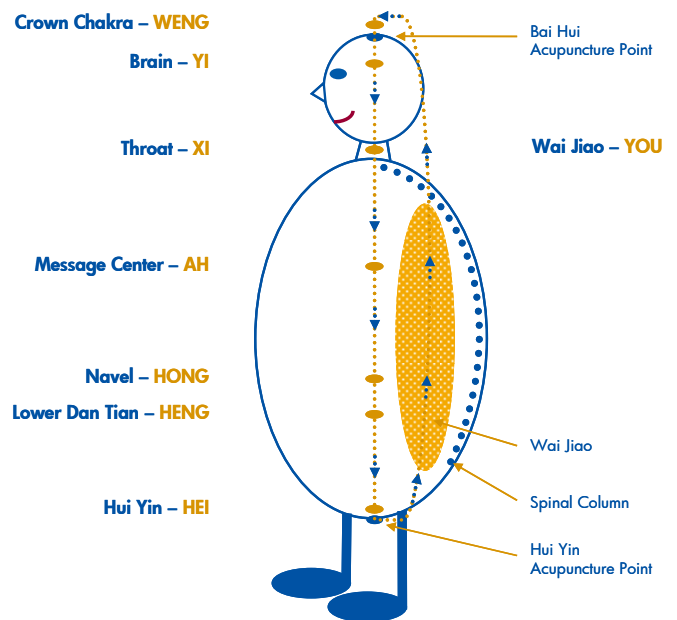

Divine Sacred Soul Song of Yin Yang Matter Circle

1. **Soul Power** Say *hello*: Dear soul, mind and body of my Yin Yang Matter Circle, I love you. You have the power to develop yourself. Do a good job. Thank you.
2. **Body Power** Sit on palm under the Hui Yin area; place other palm over the crown chakra.
3. **Mind Power** Visualize **golden light** in each soul house moving from the first soul house in the Hui Yin area up the spinal cord to the seventh soul house above the Bai Hui acupuncture point at the top of the head, then down the center of the body to the First Soul House.
4. **Sound Power** Sing:
   You Weng Yi Xi Ah Hong Heng Hei
   You Weng Yi Xi Ah Hong Heng Hei
   You Weng Yi Xi Ah Hong Heng Hei
   You Weng Yi Xi Ah Hong Heng Hei