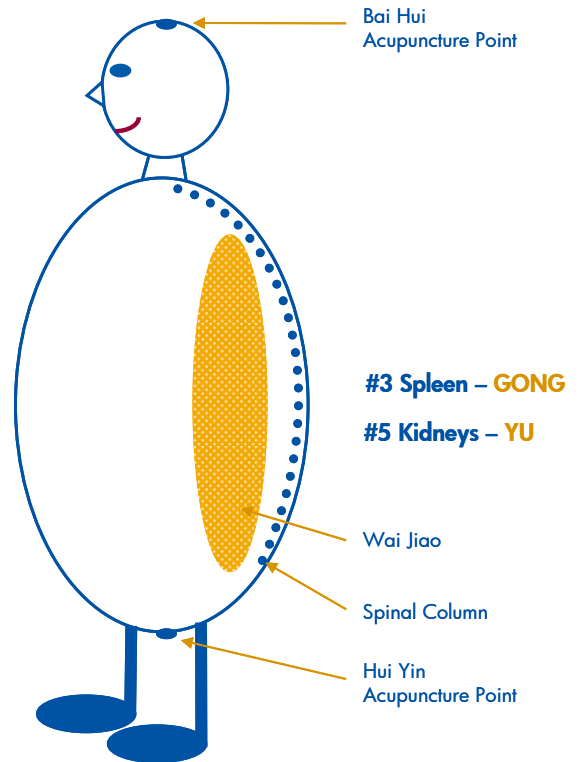

Ai Ya
 Ai Ya Ai Ya You
 Ai Ya Ai Ya You
 Ai Ya Ai Ya Ai Ya You
 Ai Ya Ai Ya Ai Ya Ai Ya You

Hei Heng Hong Ah Xi Yi Weng You
 Hei Heng Hong Ah Xi Yi Weng You
 Hei Heng Hong Ah Xi Yi Weng You
 Hei Heng Hong Ah Xi Yi Weng You

You Weng Yi Xi Ah Hong Heng Hei
 You Weng Yi Xi Ah Hong Heng Hei
 You Weng Yi Xi Ah Hong Heng Hei
 You Weng Yi Xi Ah Hong Heng Hei

#6 Whole Body – AI

#4 Lungs – SHANG

#2 Heart – ZHI

#1 Liver – JIAO

Divine Soul Song God Gives His Heart to Me