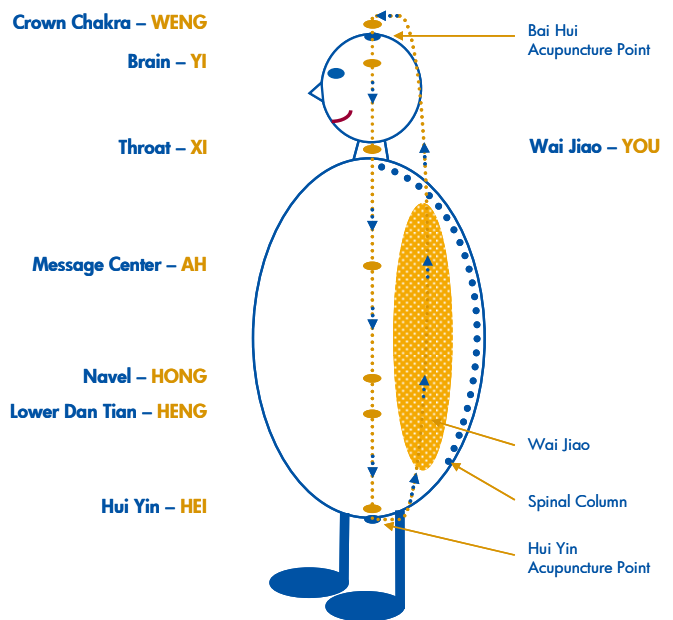

Divine Sacred Soul Song of Yin Yang Energy Circle

Soul Power Say hello: *Dear soul, mind and body of my Yin Yang Energy Circle, I love you. You have the power to develop yourself. Do a good job. Thank you.*

Body Power Sit on palm under the Hui Yin area; place other palm over the crown chakra.

Mind Power Visualize **golden light** in each soul house moving from the first soul house in the Hui Yin area up the center of the body to the seventh soul house above the Bai Hui acupuncture point at the top of the head, then down the back of the body in front of the spinal column to the First Soul House.

Sound Power Sing:
Hei Heng Hong Ah Xi Yi Weng You
Hei Heng Hong Ah Xi Yi Weng You
Hei Heng Hong Ah Xi Yi Weng You
Hei Heng Hong Ah Xi Yi Weng You

Divine Sacred Soul Song of Yin Yang Matter Circle

Soul Power Say hello: *Dear soul, mind and body of my Yin Yang Matter Circle, I love you. You have the power to develop yourself. Do a good job. Thank you.*

Body Power Sit on palm under the Hui Yin area; place other palm over the crown chakra.

Mind Power Visualize **golden light** in each soul house moving from the first soul house in the Hui Yin area up the spinal cord to the seventh soul house above the Bai Hui acupuncture point at the top of the head, then down the center of the body to the First Soul House.

Sound Power Sing:
You Weng Yi Xi Ah Hong Heng Hei
You Weng Yi Xi Ah Hong Heng Hei
You Weng Yi Xi Ah Hong Heng Hei
You Weng Yi Xi Ah Hong Heng Hei