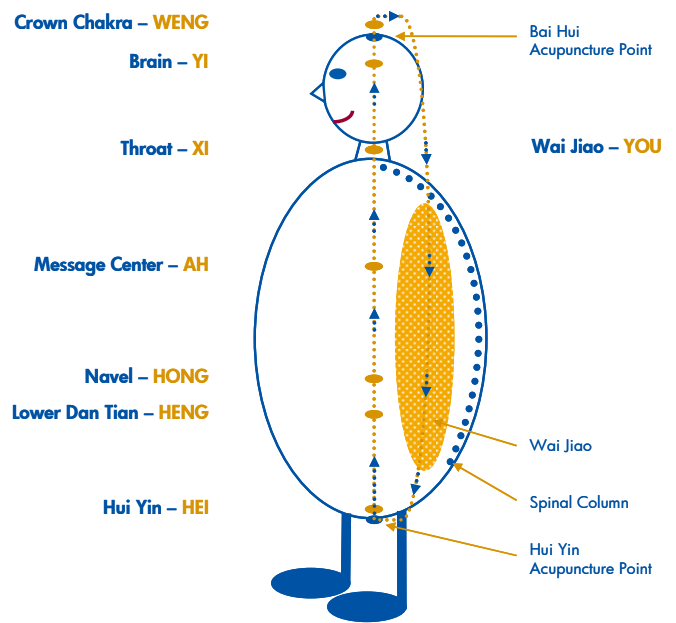

Divine Sacred Soul Song of Yin Yang Energy Circle

Soul Power Say hello: *Dear soul, mind and body of my Yin Yang Energy Circle, I love you. You have the power to develop yourself. Do a good job. Thank you.*

Body Power Sit on palm under the Hui Yin area; place other palm over the crown chakra.

Mind Power Visualize **golden light** in each soul house moving from the first soul house in the Hui Yin area up the center of the body to the seventh soul house above the Bai Hui acupuncture point at the top of the head, then down the back of the body in front of the spinal column to the First Soul House.

Sound Power Sing:
Hei Heng Hong Ah Xi Yi Weng You
Hei Heng Hong Ah Xi Yi Weng You
Hei Heng Hong Ah Xi Yi Weng You
Hei Heng Hong Ah Xi Yi Weng You

Divine Sacred Soul Song of Yin Yang Matter Circle

Soul Power Say hello: *Dear soul, mind and body of my Yin Yang Matter Circle, I love you. You have the power to develop yourself. Do a good job. Thank you.*

Body Power Sit on palm under the Hui Yin area; place other palm over the crown chakra.

Mind Power Visualize **golden light** in each soul house moving from the first soul house in the Hui Yin area up the spinal cord to the seventh soul house above the Bai Hui acupuncture point at the top of the head, then down the center of the body to the First Soul House.

Sound Power Sing:
You Weng Yi Xi Ah Hong Heng Hei
You Weng Yi Xi Ah Hong Heng Hei
You Weng Yi Xi Ah Hong Heng Hei
You Weng Yi Xi Ah Hong Heng Hei