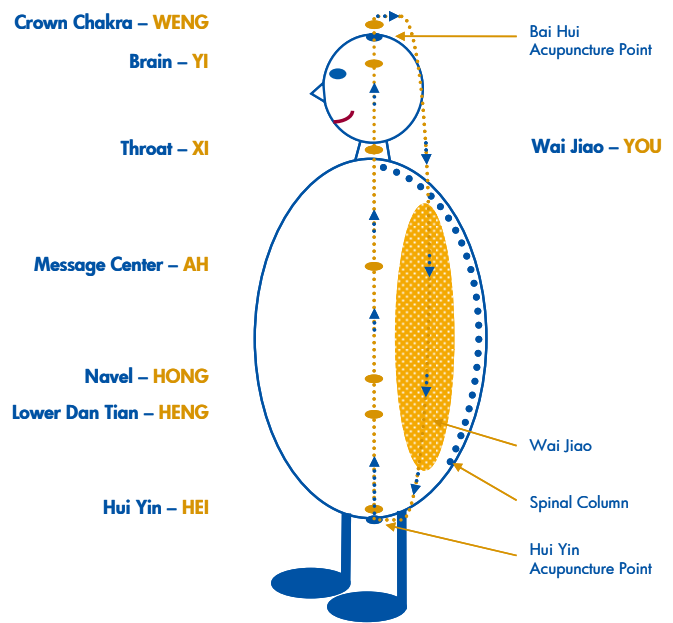

Divine Sacred Soul Song of Yin Yang Energy Circle

Soul Power Say hello: *Dear soul, mind and body of my Yin Yang Energy Circle, I love you. You have the power to develop yourself. Do a good job. Thank you.*

Body Power Sit on palm under the Hui Yin area; place other palm over the crown chakra.

Mind Power Visualize **golden light** in each soul house moving from the first soul house in the Hui Yin area up the center of the body to the seventh soul house above the Bai Hui acupuncture point at the top of the head, then down the back of the body in front of the spinal column to the First Soul House.

Sound Power Sing:
Hei Heng Hong Ah Xi Yi Weng You
Hei Heng Hong Ah Xi Yi Weng You
Hei Heng Hong Ah Xi Yi Weng You
Hei Heng Hong Ah Xi Yi Weng You

Divine Sacred Soul Song of Yin Yang Matter Circle

Soul Power Say hello: *Dear soul, mind and body of my Yin Yang Matter Circle, I love you. You have the power to develop yourself. Do a good job. Thank you.*

Body Power Sit on palm under the Hui Yin area; place other palm over the crown chakra.

Mind Power Visualize **golden light** in each soul house moving from the first soul house in the Hui Yin area up the spinal cord to the seventh soul house above the Bai Hui acupuncture point at the top of the head, then down the center of the body to the First Soul House.

Sound Power Sing:
You Weng Yi Xi Ah Hong Heng Hei
You Weng Yi Xi Ah Hong Heng Hei
You Weng Yi Xi Ah Hong Heng Hei
You Weng Yi Xi Ah Hong Heng Hei