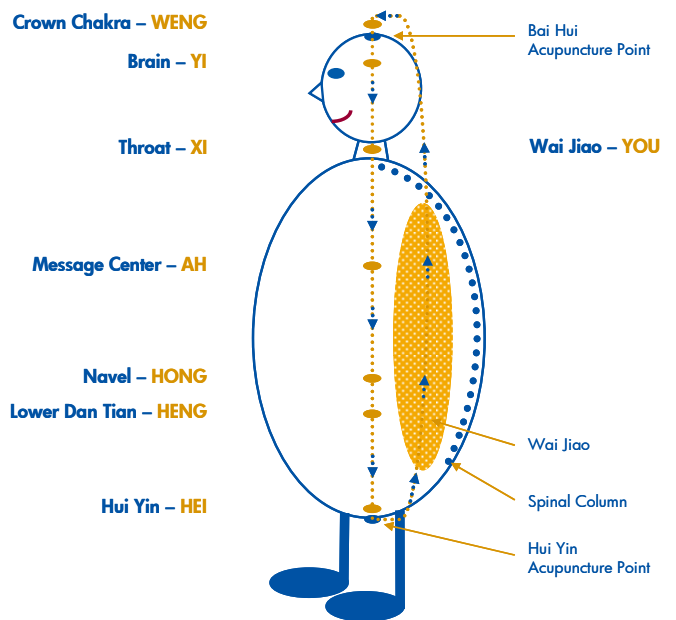

Divine Sacred Soul Song of Yin Yang Energy Circle

Soul Power Say hello: *Dear soul, mind and body of my Yin Yang Energy Circle, I love you. You have the power to develop yourself. Do a good job. Thank you.*

Body Power Sit on palm under the Hui Yin area; place other palm over the crown chakra.

Mind Power Visualize **golden light** in each soul house moving from the first soul house in the Hui Yin area up the center of the body to the seventh soul house above the Bai Hui acupuncture point at the top of the head, then down the back of the body in front of the spinal column to the First Soul House.

Sound Power Sing:
Hei Heng Hong Ah Xi Yi Weng You
Hei Heng Hong Ah Xi Yi Weng You
Hei Heng Hong Ah Xi Yi Weng You
Hei Heng Hong Ah Xi Yi Weng You

Divine Sacred Soul Song of Yin Yang Matter Circle

Soul Power Say hello: *Dear soul, mind and body of my Yin Yang Matter Circle, I love you. You have the power to develop yourself. Do a good job. Thank you.*

Body Power Sit on palm under the Hui Yin area; place other palm over the crown chakra.

Mind Power Visualize **golden light** in each soul house moving from the first soul house in the Hui Yin area up the spinal cord to the seventh soul house above the Bai Hui acupuncture point at the top of the head, then down the center of the body to the First Soul House.

Sound Power Sing:
You Weng Yi Xi Ah Hong Heng Hei
You Weng Yi Xi Ah Hong Heng Hei
You Weng Yi Xi Ah Hong Heng Hei
You Weng Yi Xi Ah Hong Heng Hei