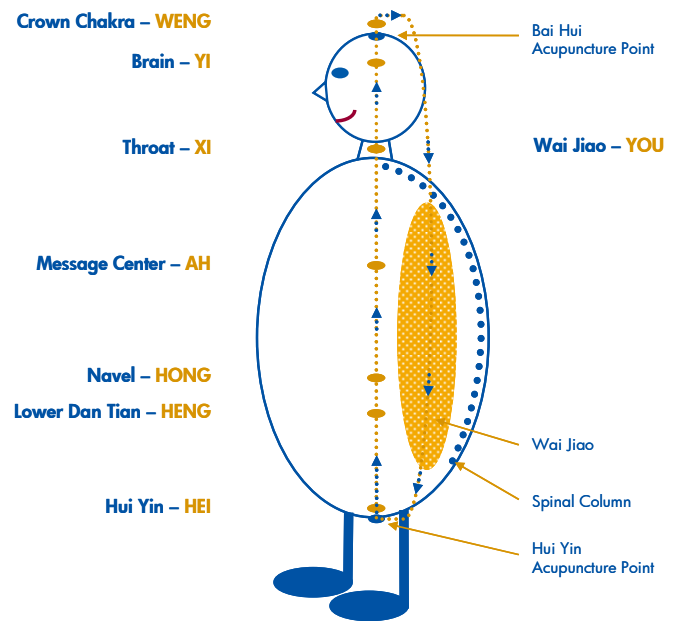

8. Develop the power of the Wai Jiao – the space in front of the spinal column

1. **Soul Power** Say *hello*: Dear soul, mind and body of my Wai Jiao, I love you. You have the power to develop yourself. Do a good job. Thank you.
2. **Body Power** Sit on palm under the Hui Yin area; place other palm over the back of the neck.
3. **Mind Power** Visualize **golden light** in the Wai Jiao.
4. **Sound Power** Sing:
   You Ya
   You Ya You Ya You
   You Ya You Ya You
   You Ya You Ya You Ya You
   You Ya You Ya You Ya You Ya You

Divine Sacred Soul Song of Yin Yang Energy Circle

1. **Soul Power** Say *hello*: Dear soul, mind and body of my Yin Yang Energy Circle, I love you. You have the power to develop yourself. Do a good job. Thank you.
2. **Body Power** Sit on palm under the Hui Yin area; place other palm over the crown chakra.
3. **Mind Power** Visualize **golden light** in each soul house moving from the first soul house in the Hui Yin area up the center of the body to the seventh soul house above the Bai Hui acupuncture point at the top of the head, then down the back of the body in front of the spinal column to the First Soul House.
4. **Sound Power** Sing:
   Hei Heng Hong Ah Xi Yi Weng You
   Hei Heng Hong Ah Xi Yi Weng You
   Hei Heng Hong Ah Xi Yi Weng You
   Hei Heng Hong Ah Xi Yi Weng You